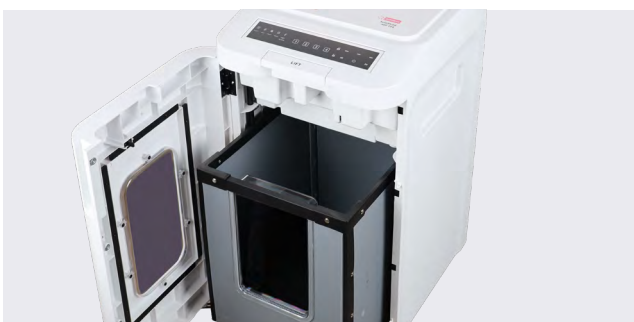

intimus AutoShred 400 CP4

FULLY AUTOMATIC DOCUMENT SHREDDER

START. LOAD. AND LEAVE. DONE!

With our intimus AutoShred 400 CP4 the era of spending hours on shredding is now a thing of the past. This advanced shredder ensures a secure and fully automatic data shredding experience, handling up to 400 sheets effortlessly in autofeed mode.

2. LOAD.

3. AND LEAVE. DONE!

 [CLICK HERE FOR THE VIDEO >](#)

**START.
LOAD.
AND LEAVE.
DONE!**

Design

USPs

- intimus AutoShred 400 CP4 maintains a low noise level of 56 dB(A) - say farewell to the disturbance of loud shredding processes.
- 400 sheets of 80 g/m² paper with paperclips and staples can be fed via autofeed.
- Credit cards, CDs and up to 10 sheets of 80 g/m² paper can be shredded via the manual feed.
- The large and easily removeable 55-litre waste bin can hold up to 670 sheets of paper.
- The 4 x 12 mm particles comply with security level P-4 according to DIN 66399 (ISO/IEC 21964).
- An overheating protection and anti-paper jam protection technology ensure a particularly long operating time of 240 minutes without interruption.
- A 4-digit code protects the documents against unauthorized removal.
- Once the work is done, it switches off automatically after 5 minutes and conserves energy.
- Its practical castors allow you to move it easily to the place you need.
- The intuitive operation is facilitated by the innovative touch display.